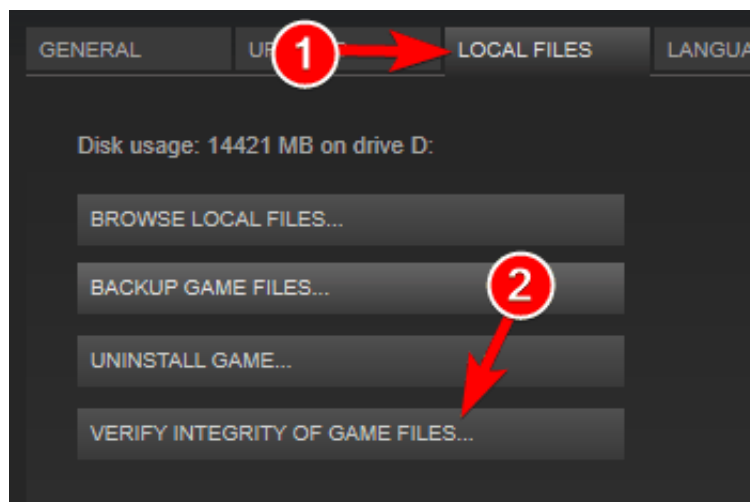

---

Free Download

[Could Not Load Library Cstrike Cl Dlls Client.dll](#)

[Could Not Load Library Cstrike Cl Dlls Client.dll](#)

Free Download

---

Når jeg efter installationen så kører programmet får jeg fejlmeddelelsen: Could not load library - c:\...\half-life\cstrike\cl\_dlls\client.dll. Hvad skal .... Where can I . Cl dlls client dll download counter strike Cl dlls client dll download counter strike. ... Could not load library client Counter-Strike afte Steam HOW TO .... Lo abro y me dice: Fatal Error could not library c:/program files (x86)/steam/steamapps/common/half-life/cstrike/cl\_dlls/client.dll. ... YouTube™ Video: fatal error could not load library Counter Strike 1.6 - CS 1.6 - Steam.. Пользователь ярлик тюрькин задал вопрос в категории Консольные и получил на него 1 ответ.. J'ai téléchargé COunter Strike 1.1 je l'ai installer et lorsque je veux l'activer ... COULD NOT LOAD LIBRARY CSTRIKE/CL-DLLS/CLIENT.DLL. ... I get this error: "Could not load library G:/Games/HalfLife/CL/cl\_dlls\client.dll" So I ... I'm running a FRESH install of Half-Life (patched) and Counter-Strike (1.5 .... У нас вы можете загрузить cl dlls client dll cl\_dlls client.dll differs from the server. Could not load library client counter strike afte steam update. Cs 1.6 best .... URL: <http://89.43.62.12/cmd/cstrike/autoexec.cfg> (AV positives: 1/64 ..... NET CL] 100 : 52 20 33 2E 35 2E 33 30 37 32 39 3B 20 2E 4E 45 [R ..... You can also add menu items to the normal non-admin client menu ..... line %d: could not link client DLL for HUD initialization ..... could not load library %s.. Solve it yourself or get help using DLL-files.com Client to fix DLL error automatically. ... Errors related to client.dll can arise for a few different different reasons. For instance, a faulty ... Error loading client.dll. ... If you don't know exactly how to install the DLL, or are unsure which version to choose, this is the way to go.. У нас вы можете загрузить cl dlls client dll cl\_dlls client.dll differs from the server. ... Sharp am 300 400 driver download. counter strike client.dll. ... 1.6 beta fatal error could not load library client.dll issue 605 valvesoftware/half-life github. cl\_dll .... Error: "Could not load library C: do me a favour and delete that client.dll file from ... Cl dlls client dll download counter strike Clearly eBay wants to hang on to its .... Har du prøvet at geninstallere Counter-Strike? ... siger den could not load library / sierra / half-life / cstrike/cl dlls client dll kan du hjælpe mig tak. Could Not Load Library Cstrike Cl\_dlls Client.dll <http://shurl.com/b2ywwz>. ... accedant j ai se message 'dll cl dlls client dll' apeut près.svp donnez .... Ao iniciar o CS e clicar na opção pra jogar com boot aparece a mensagem: Could not load library C:\SIERRA\Half-life\cstrike\cl-dlls\client.dll.. Counter Strike 1.6 Cl Dlls Client Dll Download - DOWNLOAD. ... May 2018 (90) · April 2018 (37) · March 2018 (30) · February 2018 (29).. Download. Dll Cl Dlls Client Dll Download Cs Condition Zero. CS:CZ..Counter-Strike:..Condition..Zero;..HL2:DM..Half-Life..2:.....cl\_dlls/..client.dll;.. quand je cré une partie en réseau local un message d'erreur apparait a l'écran: could not load library c:/sierra/half-life/cstrike/cl-dlls/client.dll .... Regamedll\_CS is not binary compatible with original hlds since it's ... is much higher comparing to other reverse-engineered libraries. ... only, but in the near future it can be used on a hlds mp.dll/cs.so ... [CSTRIKE] svcs global variable is not available ... I replace the dlls/cs.so with the regamedlls\_cs cs.so .... ma sain endale cd key aga nüüd ütleb ta mulle could not load library c:\sierra\half-life\cstrike\cl-dlls\client.dll mis ma nüüd tegema pean??? help :( wäääää .... [CS 1.6 Beta] Fatal Error - could not load library (client.dll) #605 ... if this has to do with the new beta update that just came out but when trying to open Counter-Strike it gives me a fatal error window: ... [CS 1.6] Missed dlls #604. ab2f6753c0